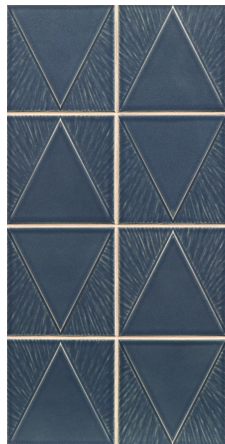

# paloma

hand-crafted dimensional ceramic tile, made in usa

trinity tile

paloma brings sculptural depth to any wall with hand-crafted three-dimensional relief and semi-translucent glazes that shift with the light. Eight quiet, semi-matte hues — from cool blues to warm bronzes — make it equally at home in minimalist retreats and richly layered interiors.

# paloma

hand-crafted dimensional ceramic tile, made in usa

cosmos

scandi blue

ice blue

satin white

bone

pebble

aged bronze

translucent black

## sizes

cosmos	•
scandi blue	•
ice blue	•
satin white	•
bone	•
pebble	•
aged bronze	•
translucent black	•

\*acceptable for limited and sporadic exposure near open flame or heat source, including fireplace wall/cooktop surround. not recommended for placement inside a firebox.