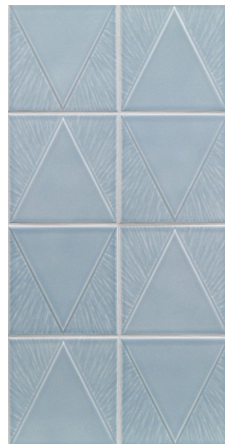

# paloma

hand-crafted dimensional ceramic tile, made in usa

trinity tile

paloma brings sculptural depth to any wall with hand-crafted three-dimensional relief and semi-translucent glazes that shift with the light. Eight quiet, semi-matte hues — from cool blues to warm bronzes — make it equally at home in minimalist retreats and richly layered interiors.

# paloma

hand-crafted dimensional ceramic tile, made in usa

cosmos

scandi blue

ice blue

satin white

bone

pebble

aged bronze

translucent black

## sizes

cosmos	•
scandi blue	•
ice blue	•
satin white	•
bone	•
pebble	•
aged bronze	•
translucent black	•

\*acceptable for limited and sporadic exposure near open flame or heat source, including fireplace wall/cooktop surround. not recommended for placement inside a firebox.